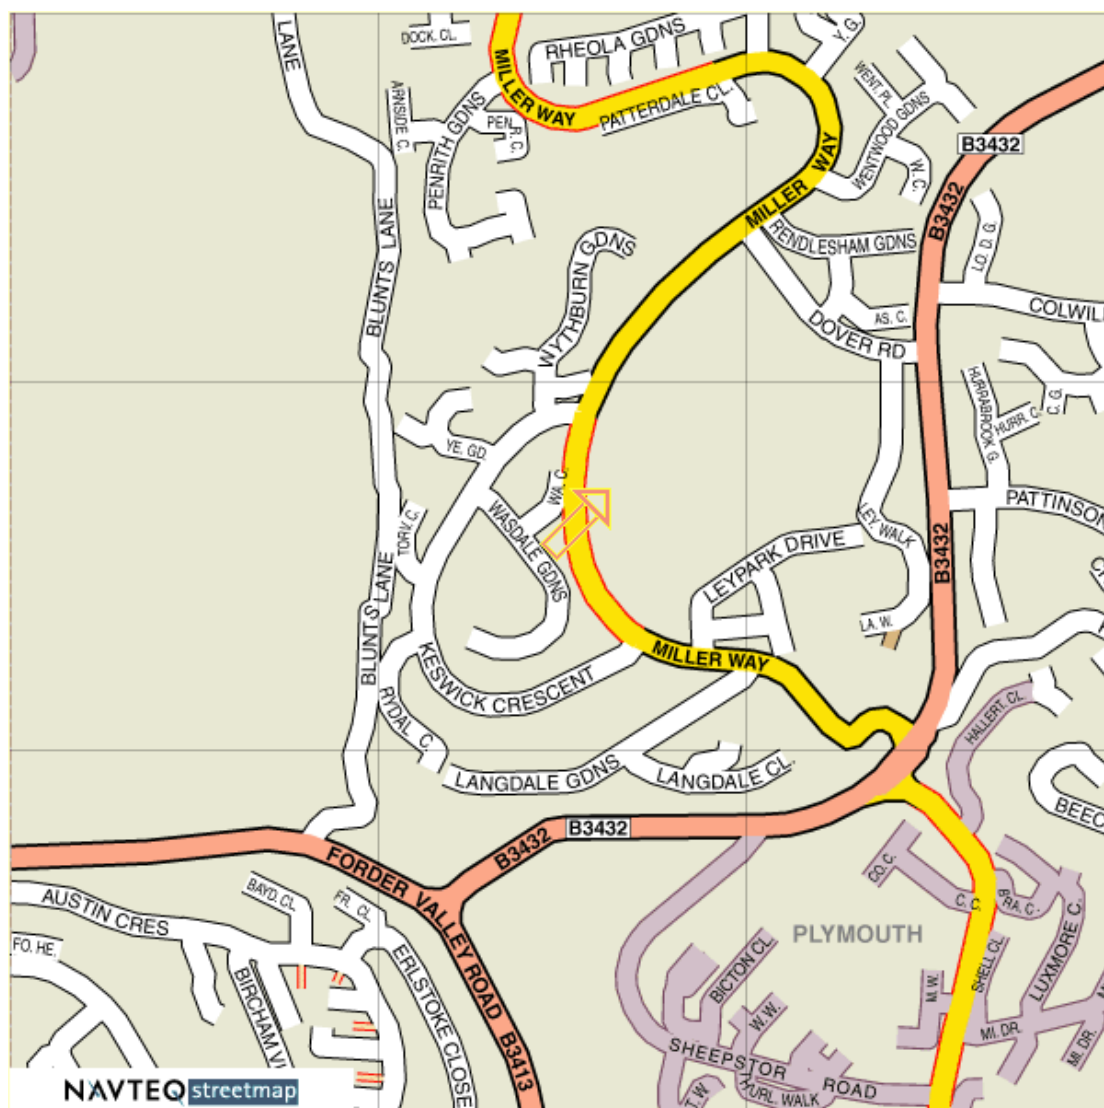

DIRECTIONS TO ESTOVER COMMUNITY COLLEGE

- Join the A38 at Ivybridge
- At Marsh Mills Junction bear left (signposted Leigham, Estover)
- At roundabout take the 3rd exit onto Forder Valley Road - B3413
- Turn right onto Novorossisk Road - B3432
- Turn left onto Miller Way
- The entrance to Estover Community College is on your right.

**** See Note below if you are playing against Elm United Under 9's or Under 10's**

If you are playing against the Elm United Under 9's or Under 10's Mini Soccer teams then you are better to access the College via a different way.

Rather than turning left off of Novorossisk Road into Miller Way, continue up Novorossisk Road and then turn left into Dover Road. Then turn immediately left into Leypark Walk. There are gaps in the hedge and the Mini Soccer pitches are right in front of you.